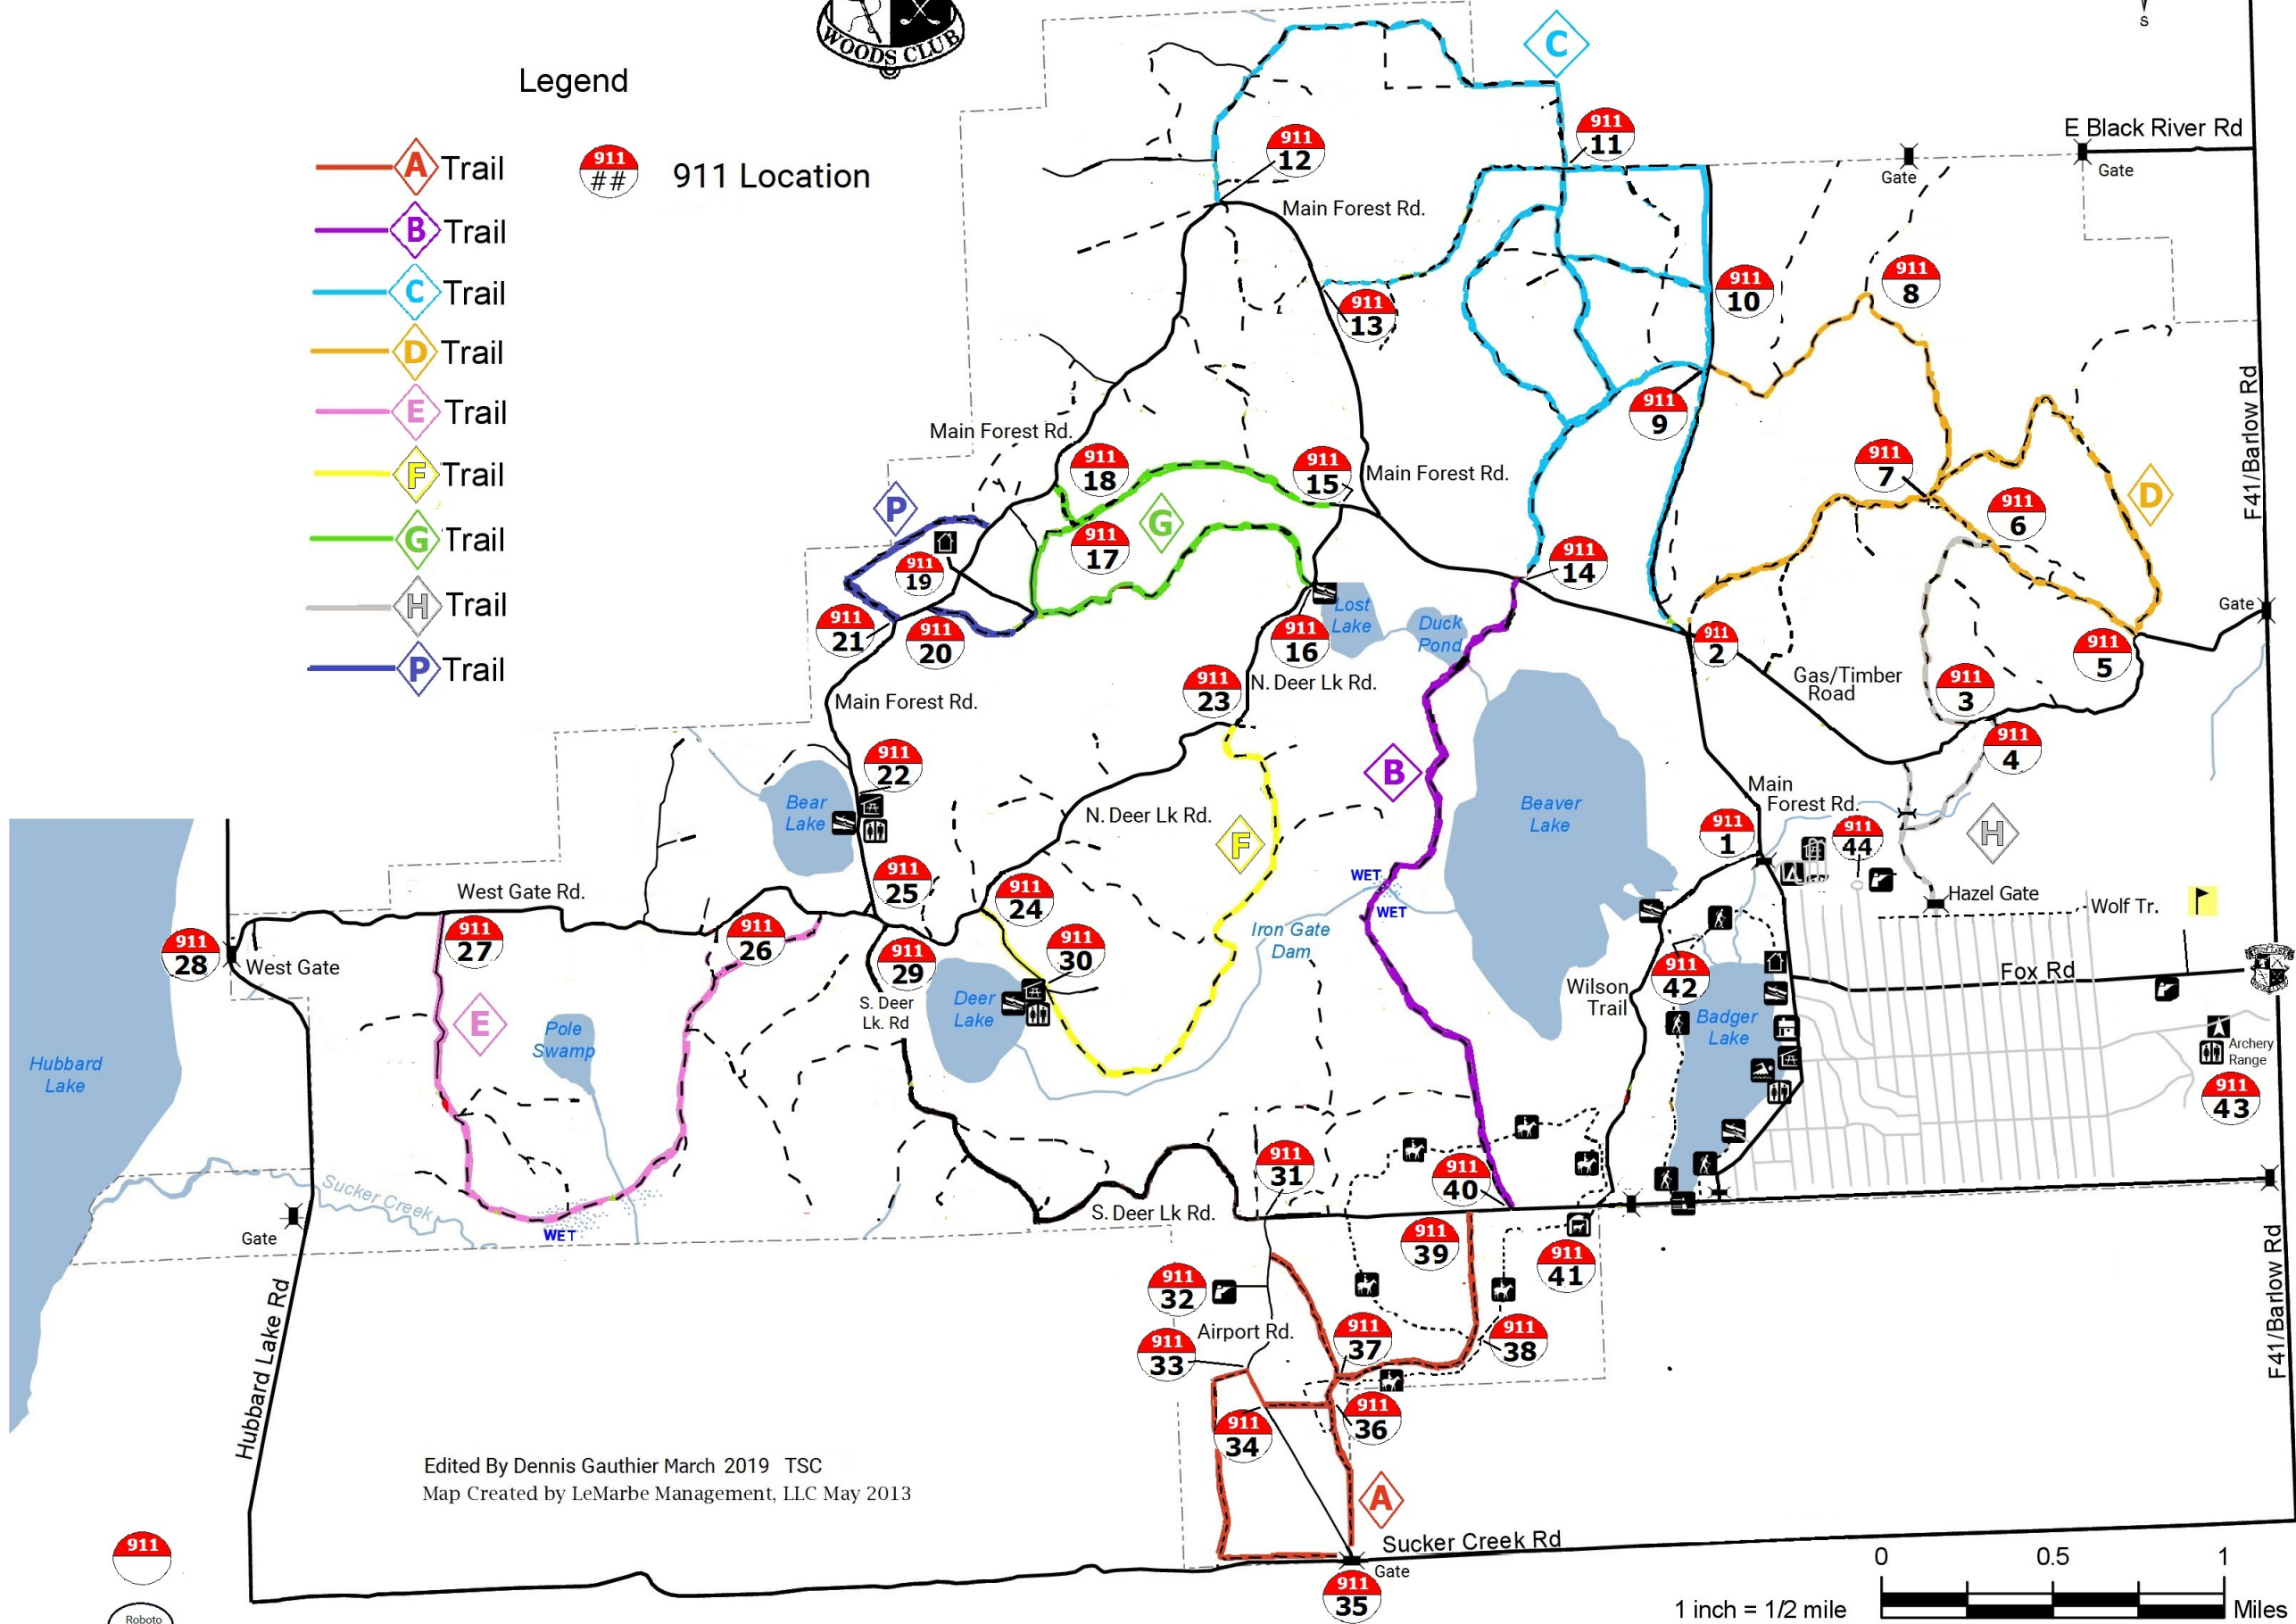

LLWC LETTERED TRAIL MAP

2020 / 2021 (low detail)

Legend

-  Trail  911 Location
-  Trail
-  Trail
-  Trail
-  Trail
-  Trail
-  Trail
-  Trail
-  Trail

Edited By Dennis Gauthier March 2019 TSC
 Map Created by LeMarbe Management, LLC May 2013

1 inch = 1/2 mile