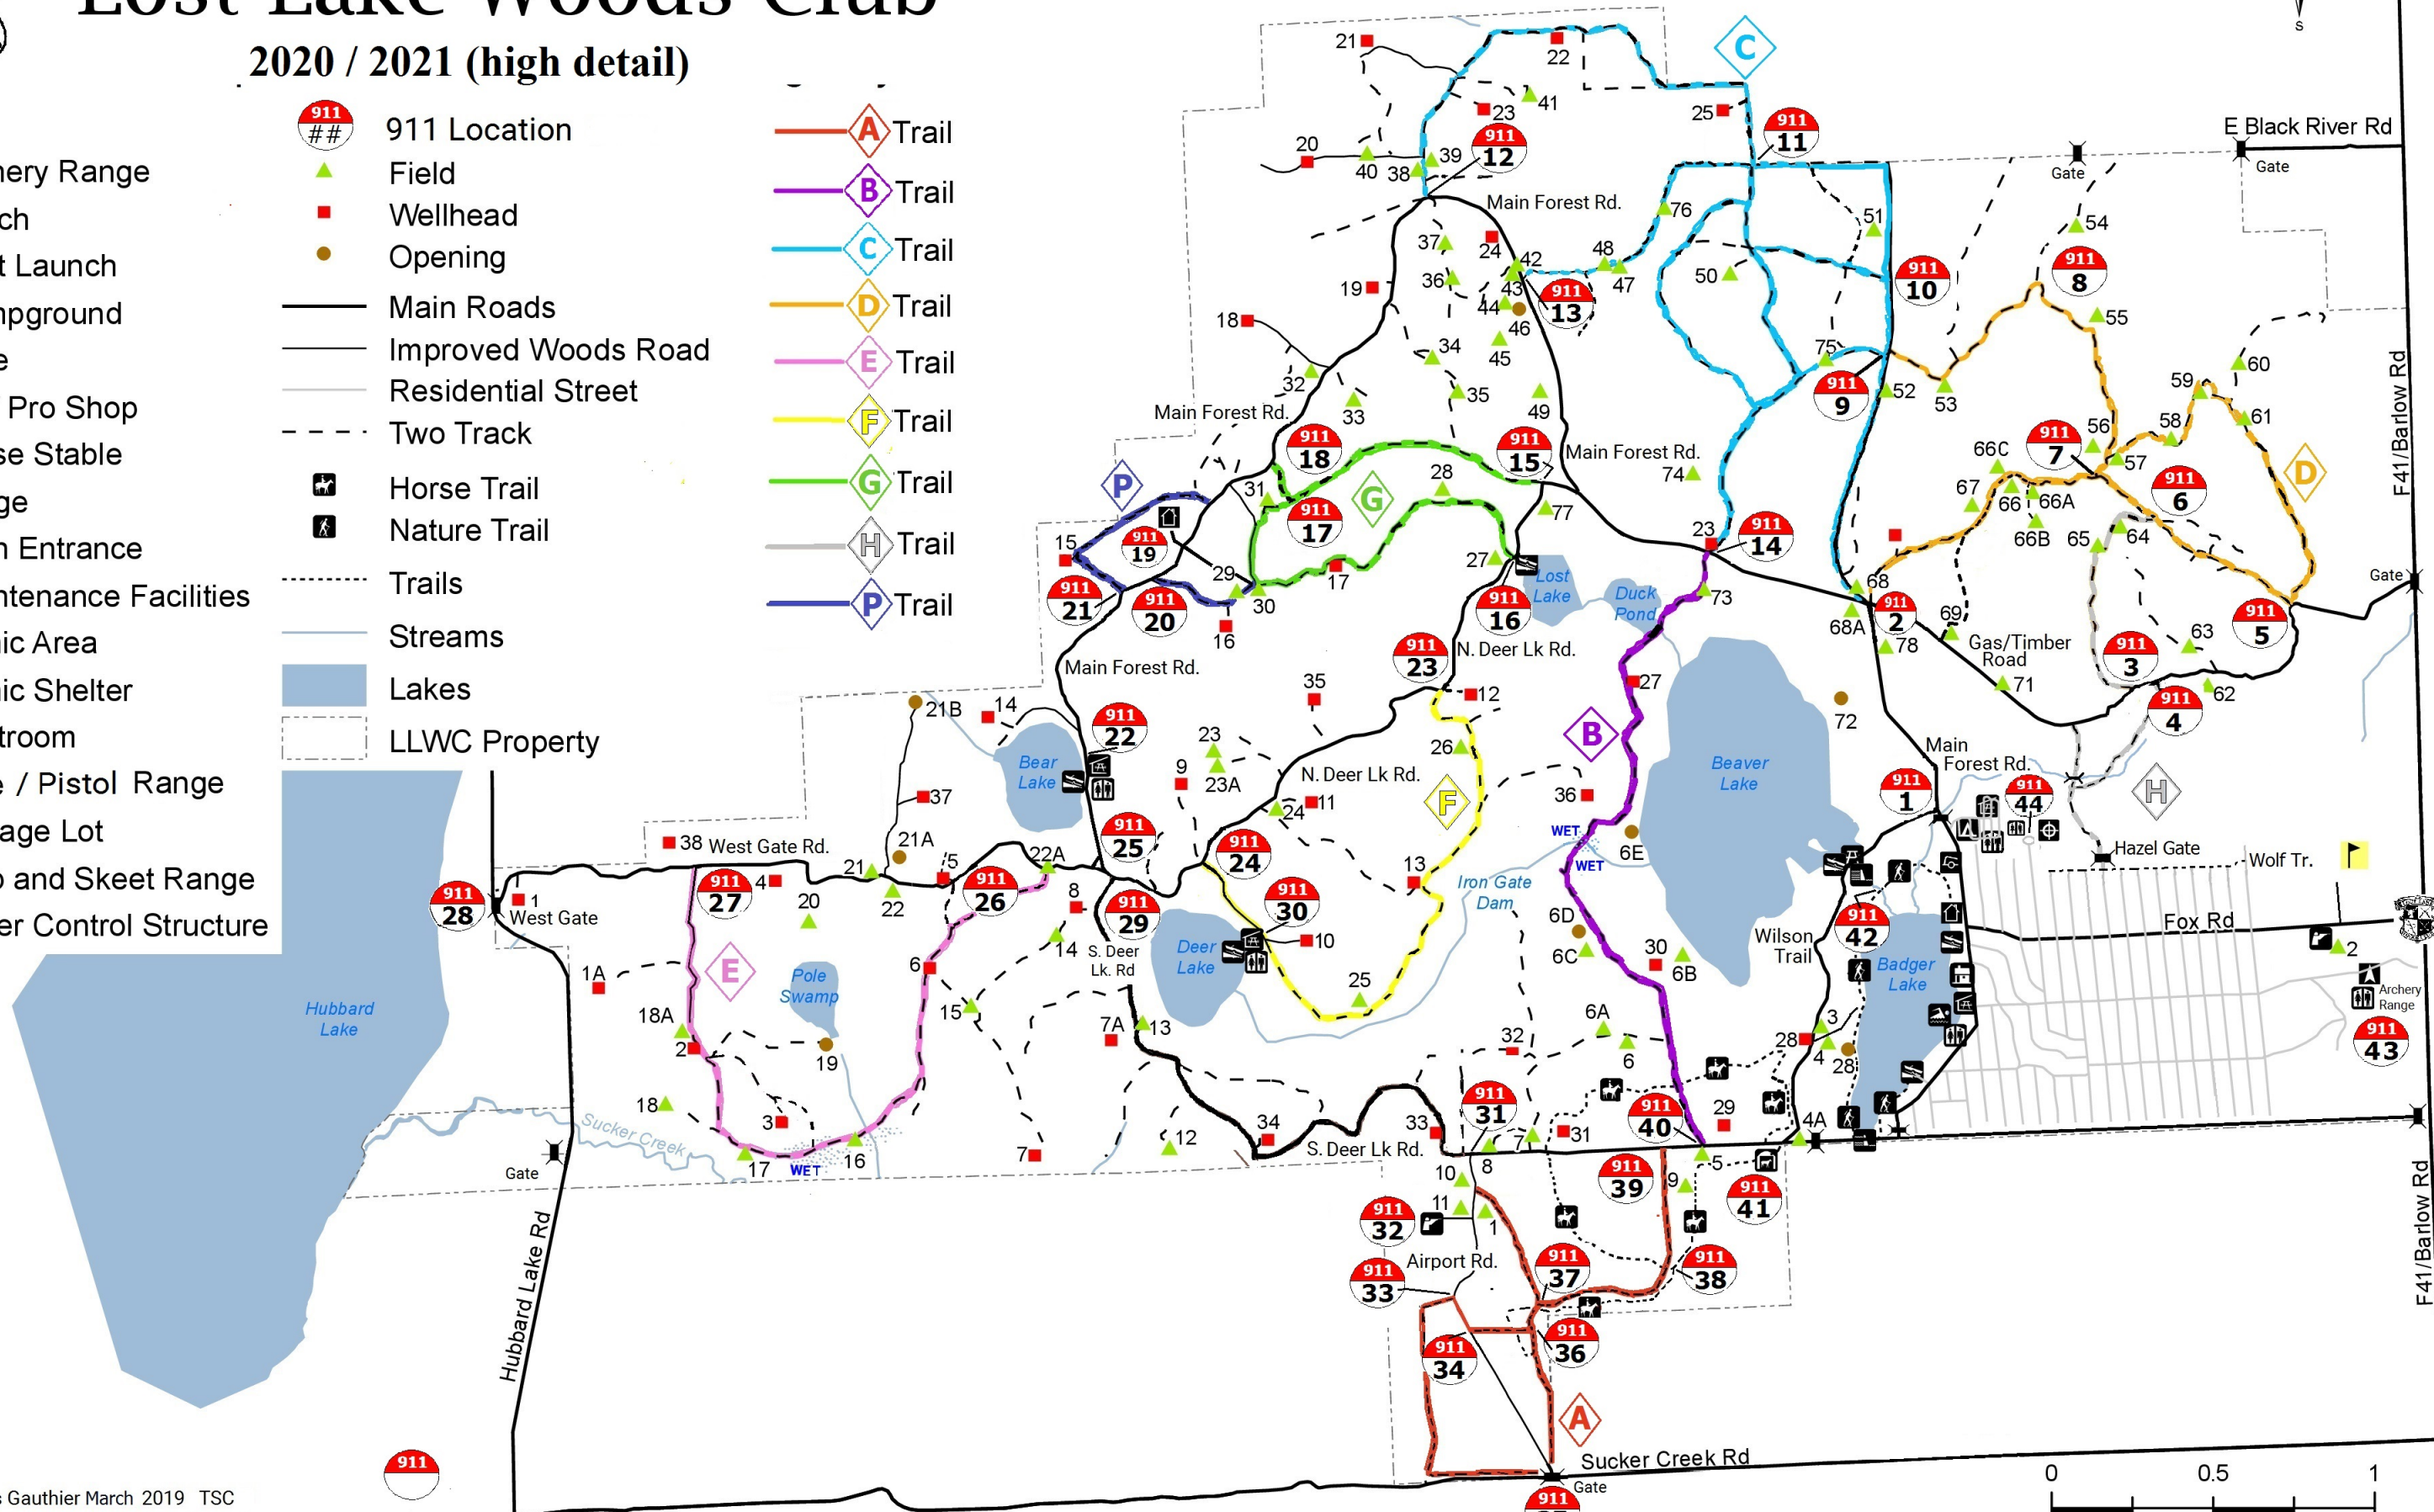

Lost Lake Woods Club

2020 / 2021 (high detail)

Legend

- Archery Range
- Beach
- Boat Launch
- Campground
- Gate
- Golf Pro Shop
- Horse Stable
- Lodge
- Main Entrance
- Maintenance Facilities
- Picnic Area
- Picnic Shelter
- Restroom
- Rifle / Pistol Range
- Storage Lot
- Trap and Skeet Range
- Water Control Structure

- 911 Location
- Field
- Wellhead
- Opening
- Main Roads
- Improved Woods Road
- Residential Street
- Two Track
- Horse Trail
- Nature Trail
- Trails
- Streams
- Lakes
- LLWC Property

- Trail A
- Trail B
- Trail C
- Trail D
- Trail E
- Trail F
- Trail G
- Trail H
- Trail P

1 inch = 1/2 mile