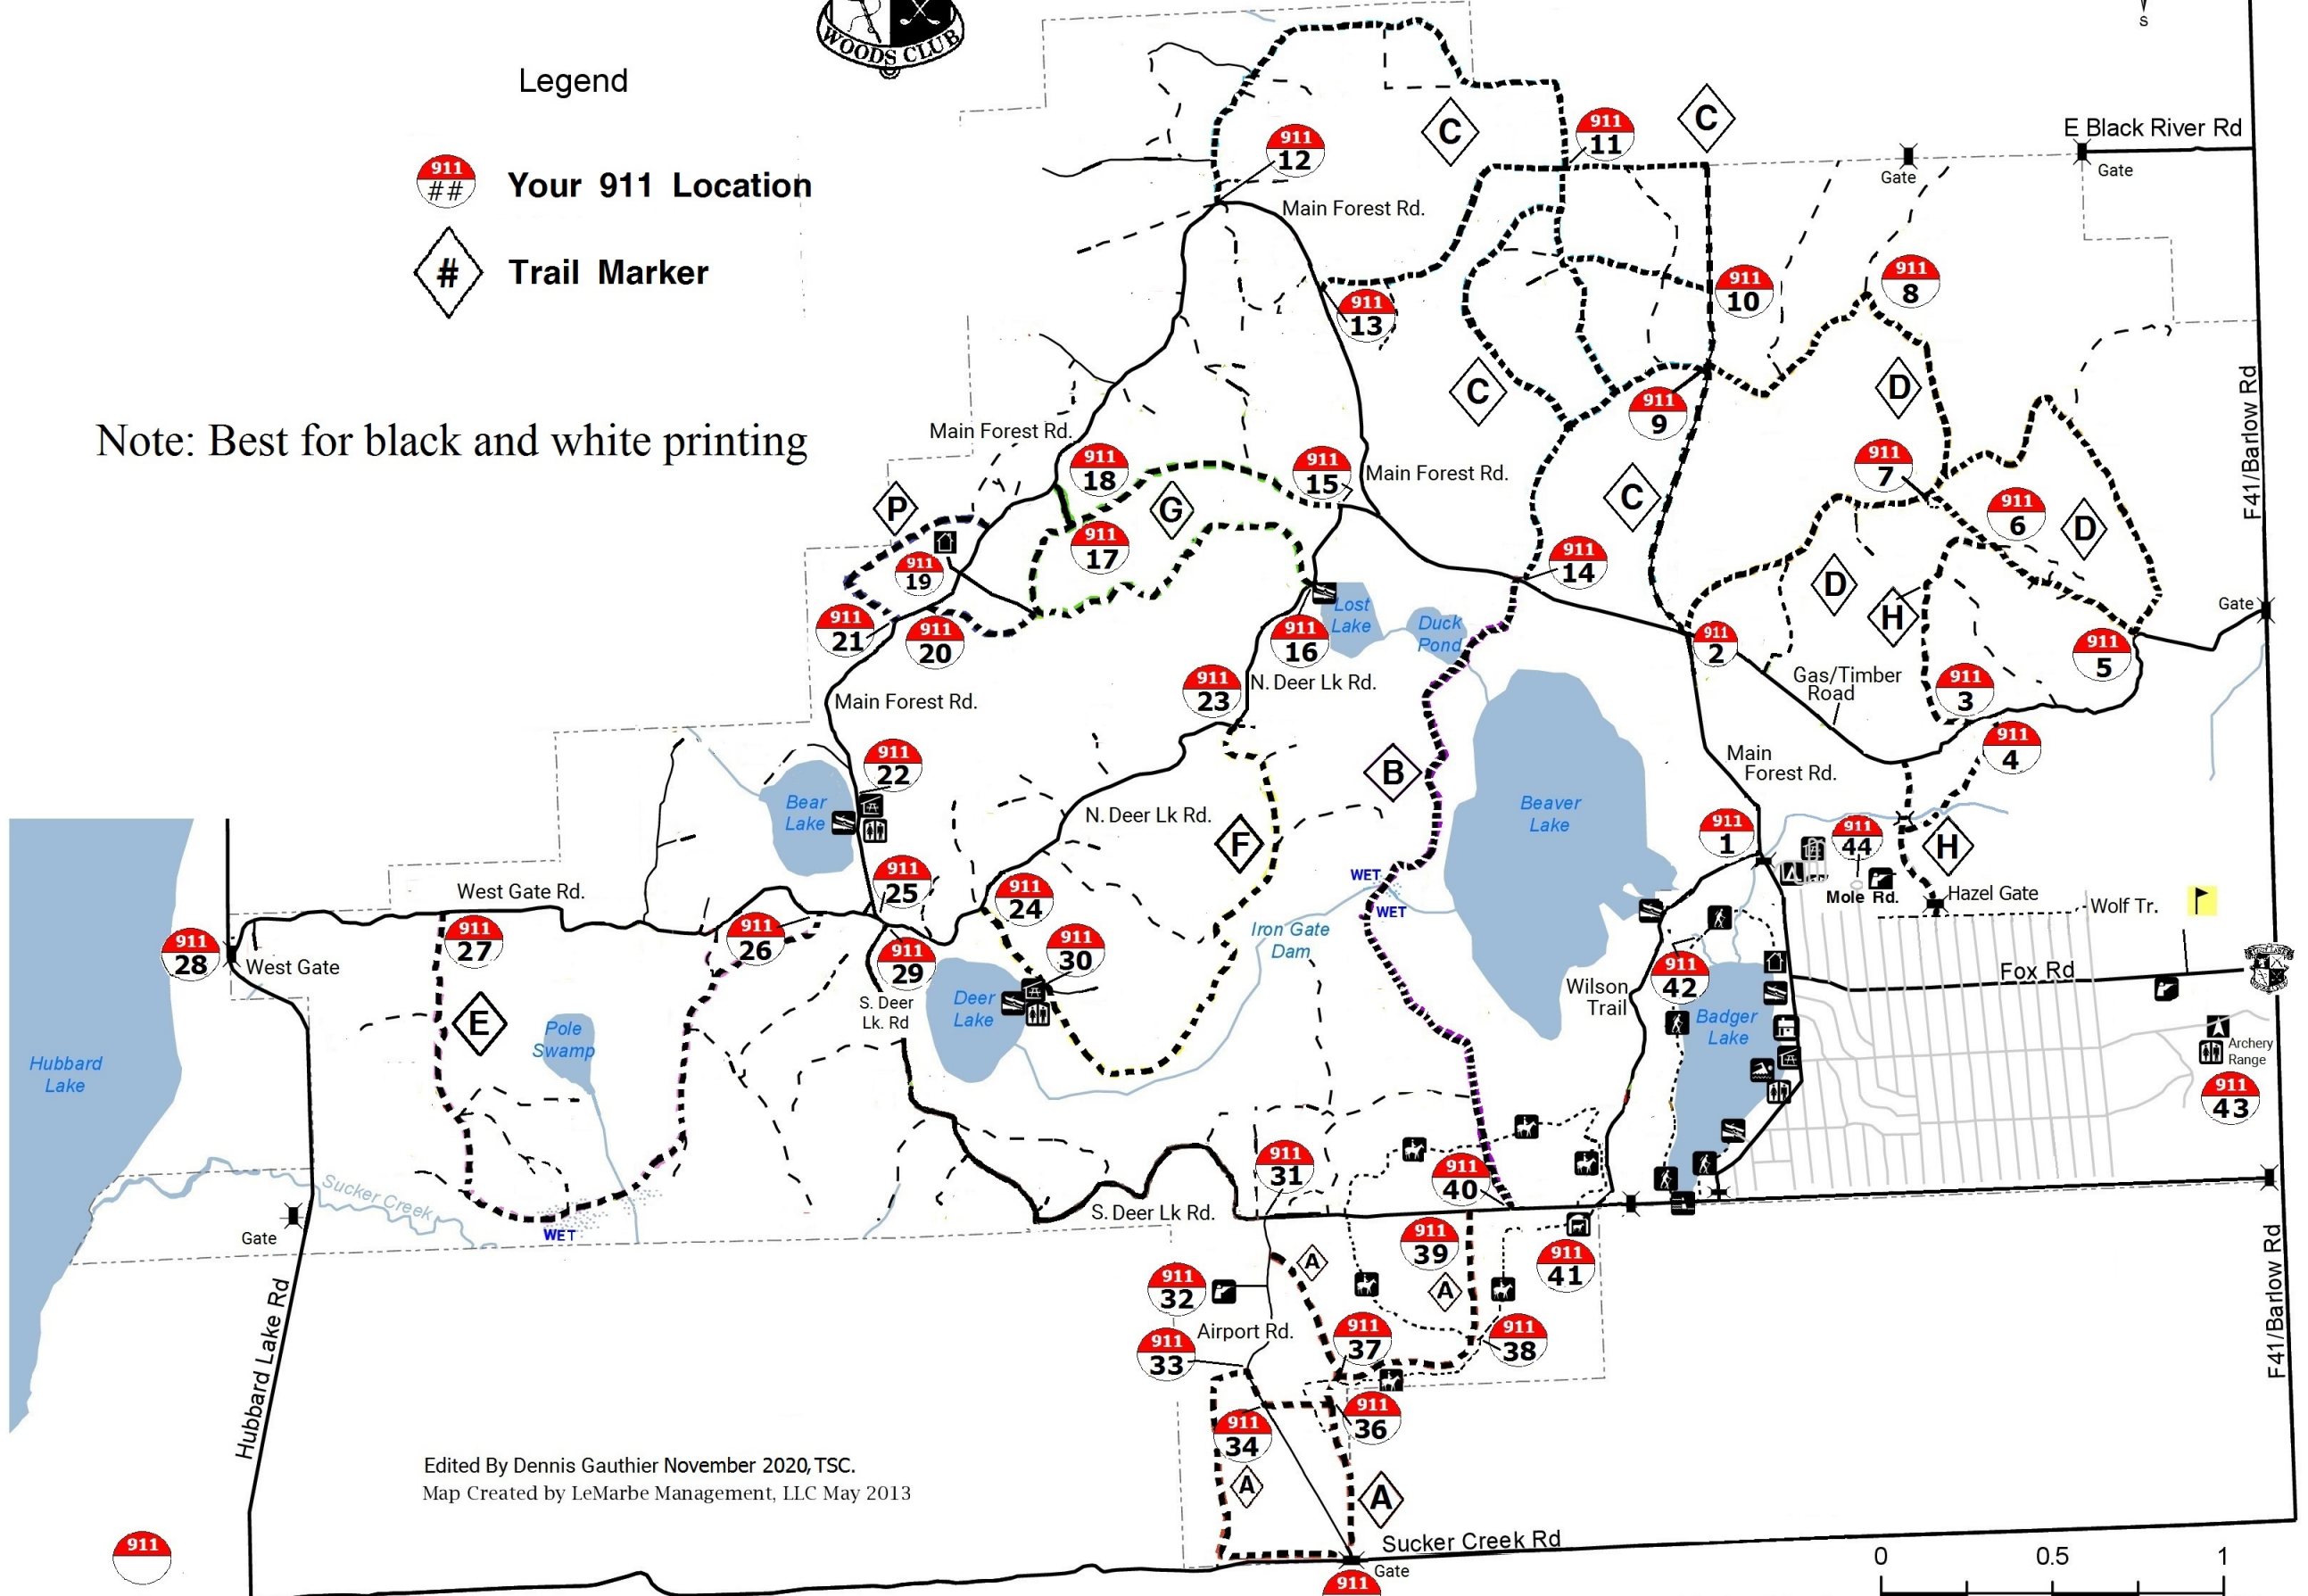

# LLWC Black & White Trail Map 2020/2021

## Legend

-  **Your 911 Location**
-  **Trail Marker**

Note: Best for black and white printing

Edited By Dennis Gauthier November 2020, TSC.  
Map Created by LeMarbe Management, LLC May 2013